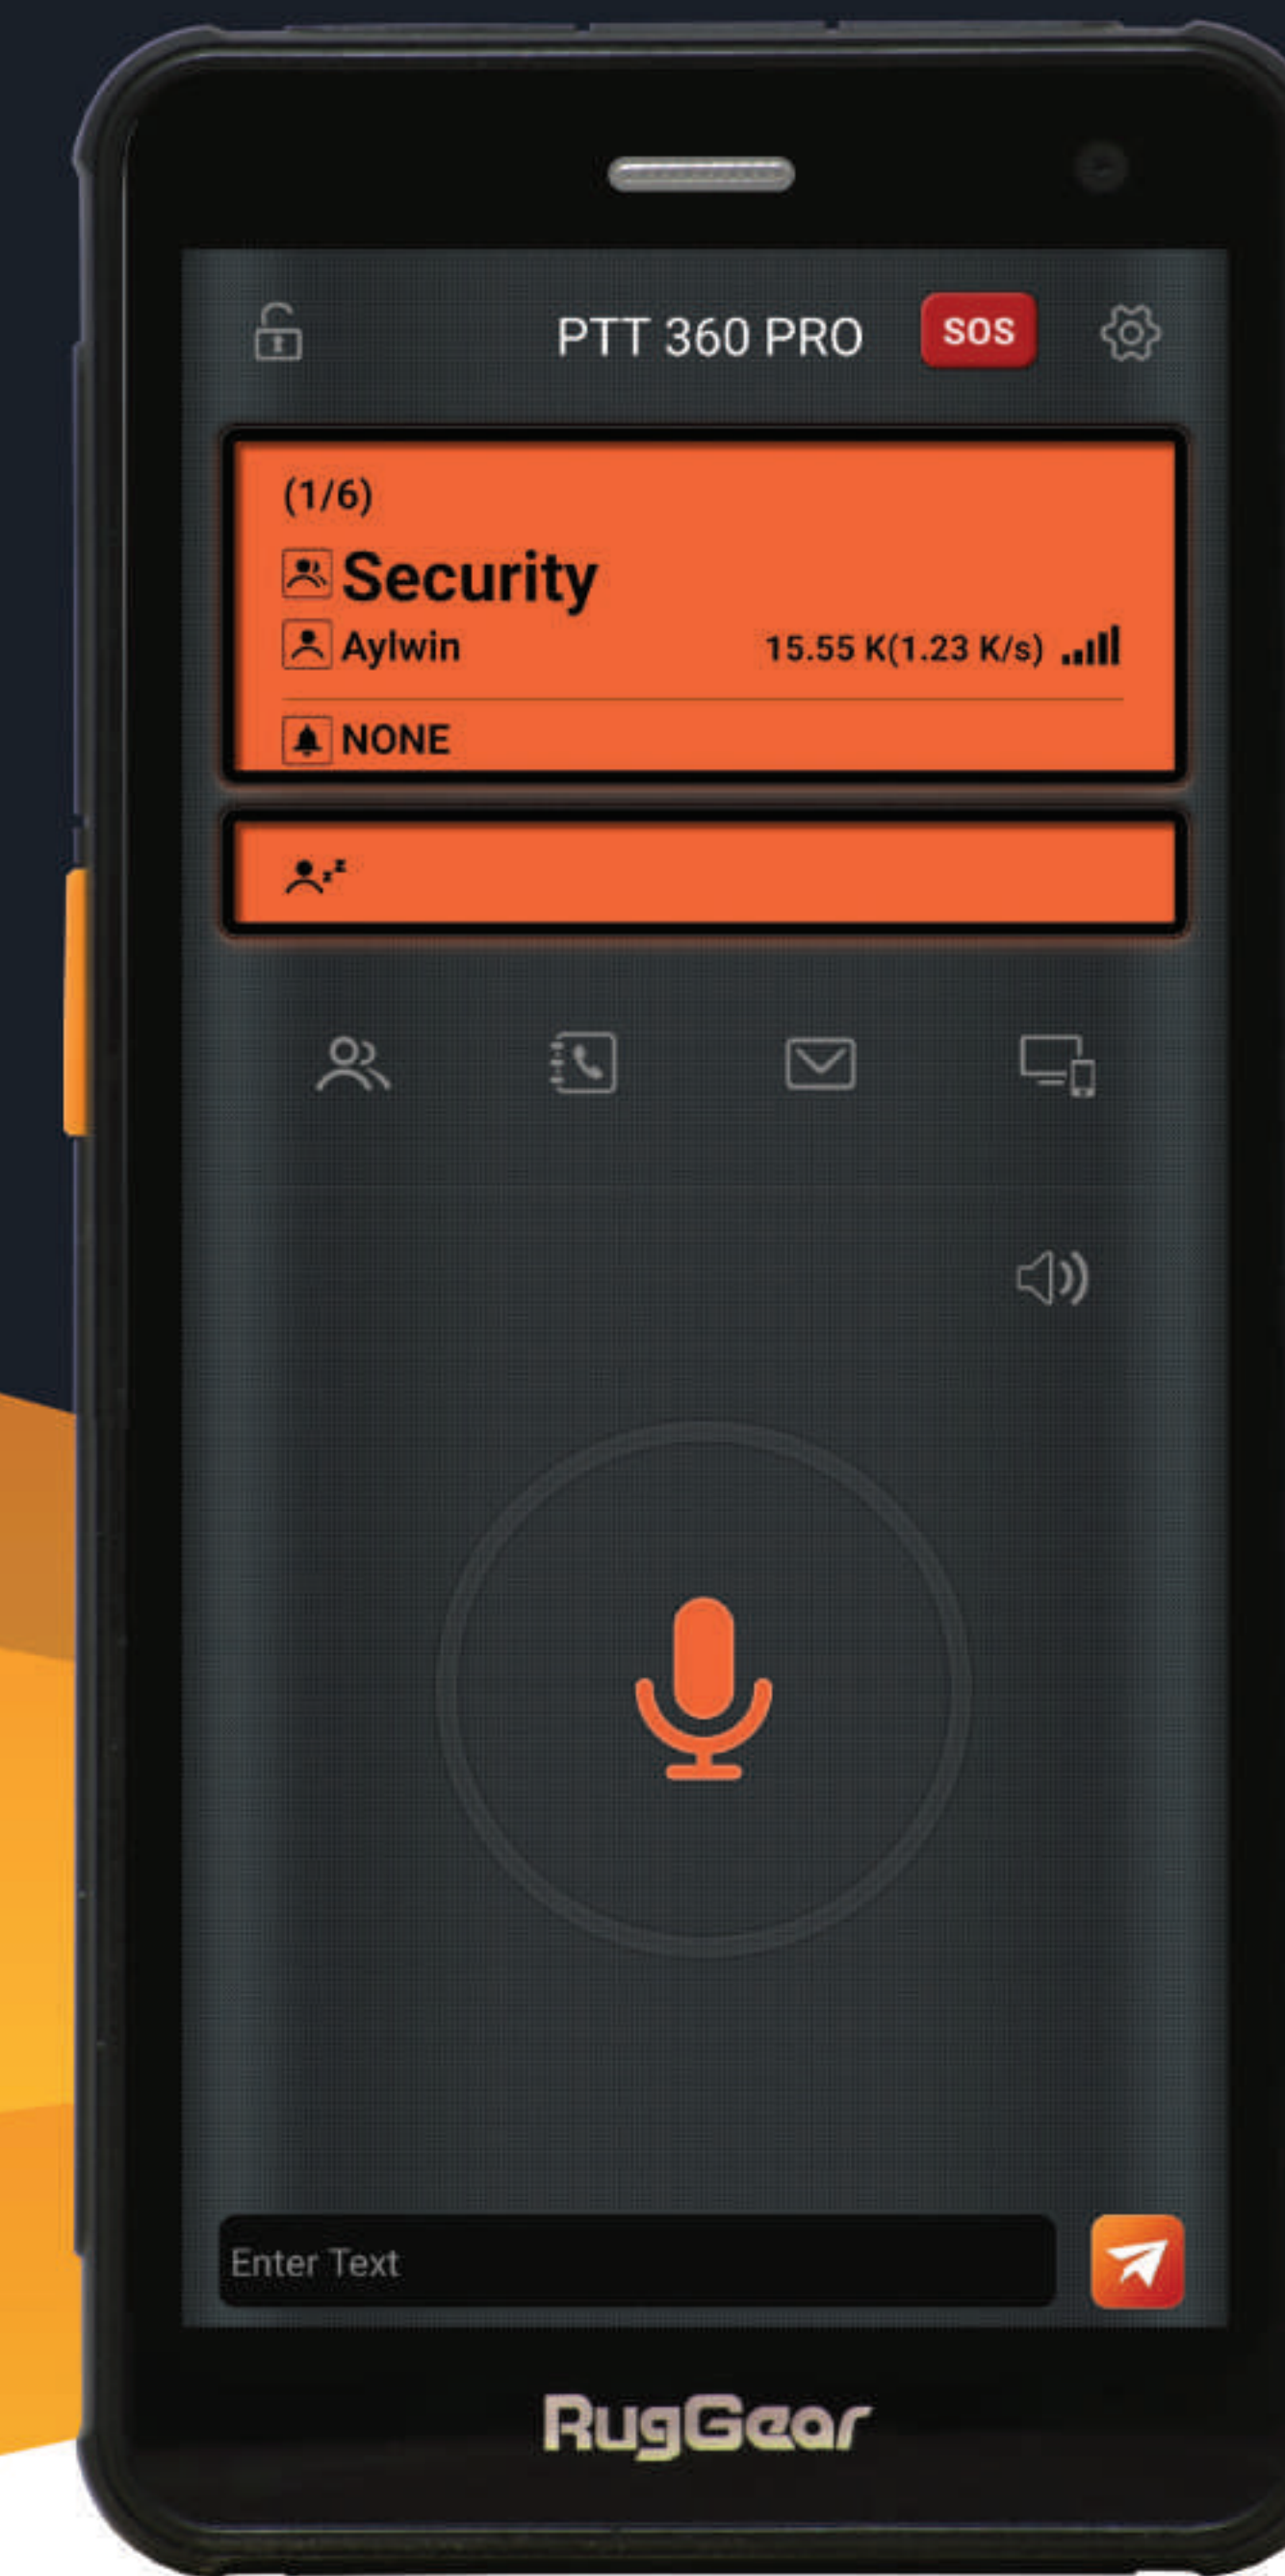

ABOUT PTT360

WITH THE RAPID EXPANSION OF THE MOBILE WORKFORCE, FASTER TWO-WAY COMMUNICATION BETWEEN PARTIES BECOMES MORE CRUCIAL. PTT360 ENABLES STAFF TO INSTALL PUSH-TO-TALK APPLICATION ONTO THEIR SMARTPHONES. THIS IMPROVED SEAMLESS, UNINTERRUPTED COMMUNICATION, AS WELL AS INCREASED PRODUCTIVITY LEVEL. IN A BUSINESS PERSPECTIVE, FIRMS' OPERATING COSTS CAN BE KEPT TO A MINIMUM, SINCE THEY NO LONGER HAVE TO SOURCE FOR, AND MAINTAIN NUMEROUS DEVICES.

WITH STRONG 3G, 4G AND WIFI NETWORK CONNECTIVITY, PTT360 GUARANTEES EFFICIENCY AND PROMPTNESS FOR YOUR BUSINESS TO MAXIMISE PRODUCTIVITY AND COMPETITIVENESS FOR YOUR BUSINESS.

PTT360 PTT RADIO-C600

- 4G Radio
- SOS Button
- Channel Knob
- GPS Location Tracking
- Loudspeaker
- Long Battery Life (5000 mAh)

RUGGEAR - RG655

- 4G Android Smartphone
- PTT Button
- GPS Location Tracking
- LCD Tough Screen (5.5 inch)
- Dual Nano SIM Card Slot
- Camera (13MP)
- Loudspeaker (95dB)
- Long Battery Life (4200 mAh)

PTT360 PTT SMARTPHONE RADIO-C900

- 4G Smartphone
- SOS Button
- GPS Location Tracking
- Camera (8MP)
- Loudspeaker
- Long Battery Life (3500 mAh)

RUGGEAR - RG725

- 4G Android Smartphone
- PTT Button
- Channel Knob
- GPS Location Tracking
- LCD Tough Screen (4.0 inch)
- Dual Micro SIM Card Slot
- Camera (5MP)
- Torch Light
- Loudspeaker (105dB)
- Long Battery Life (5000 mAh)