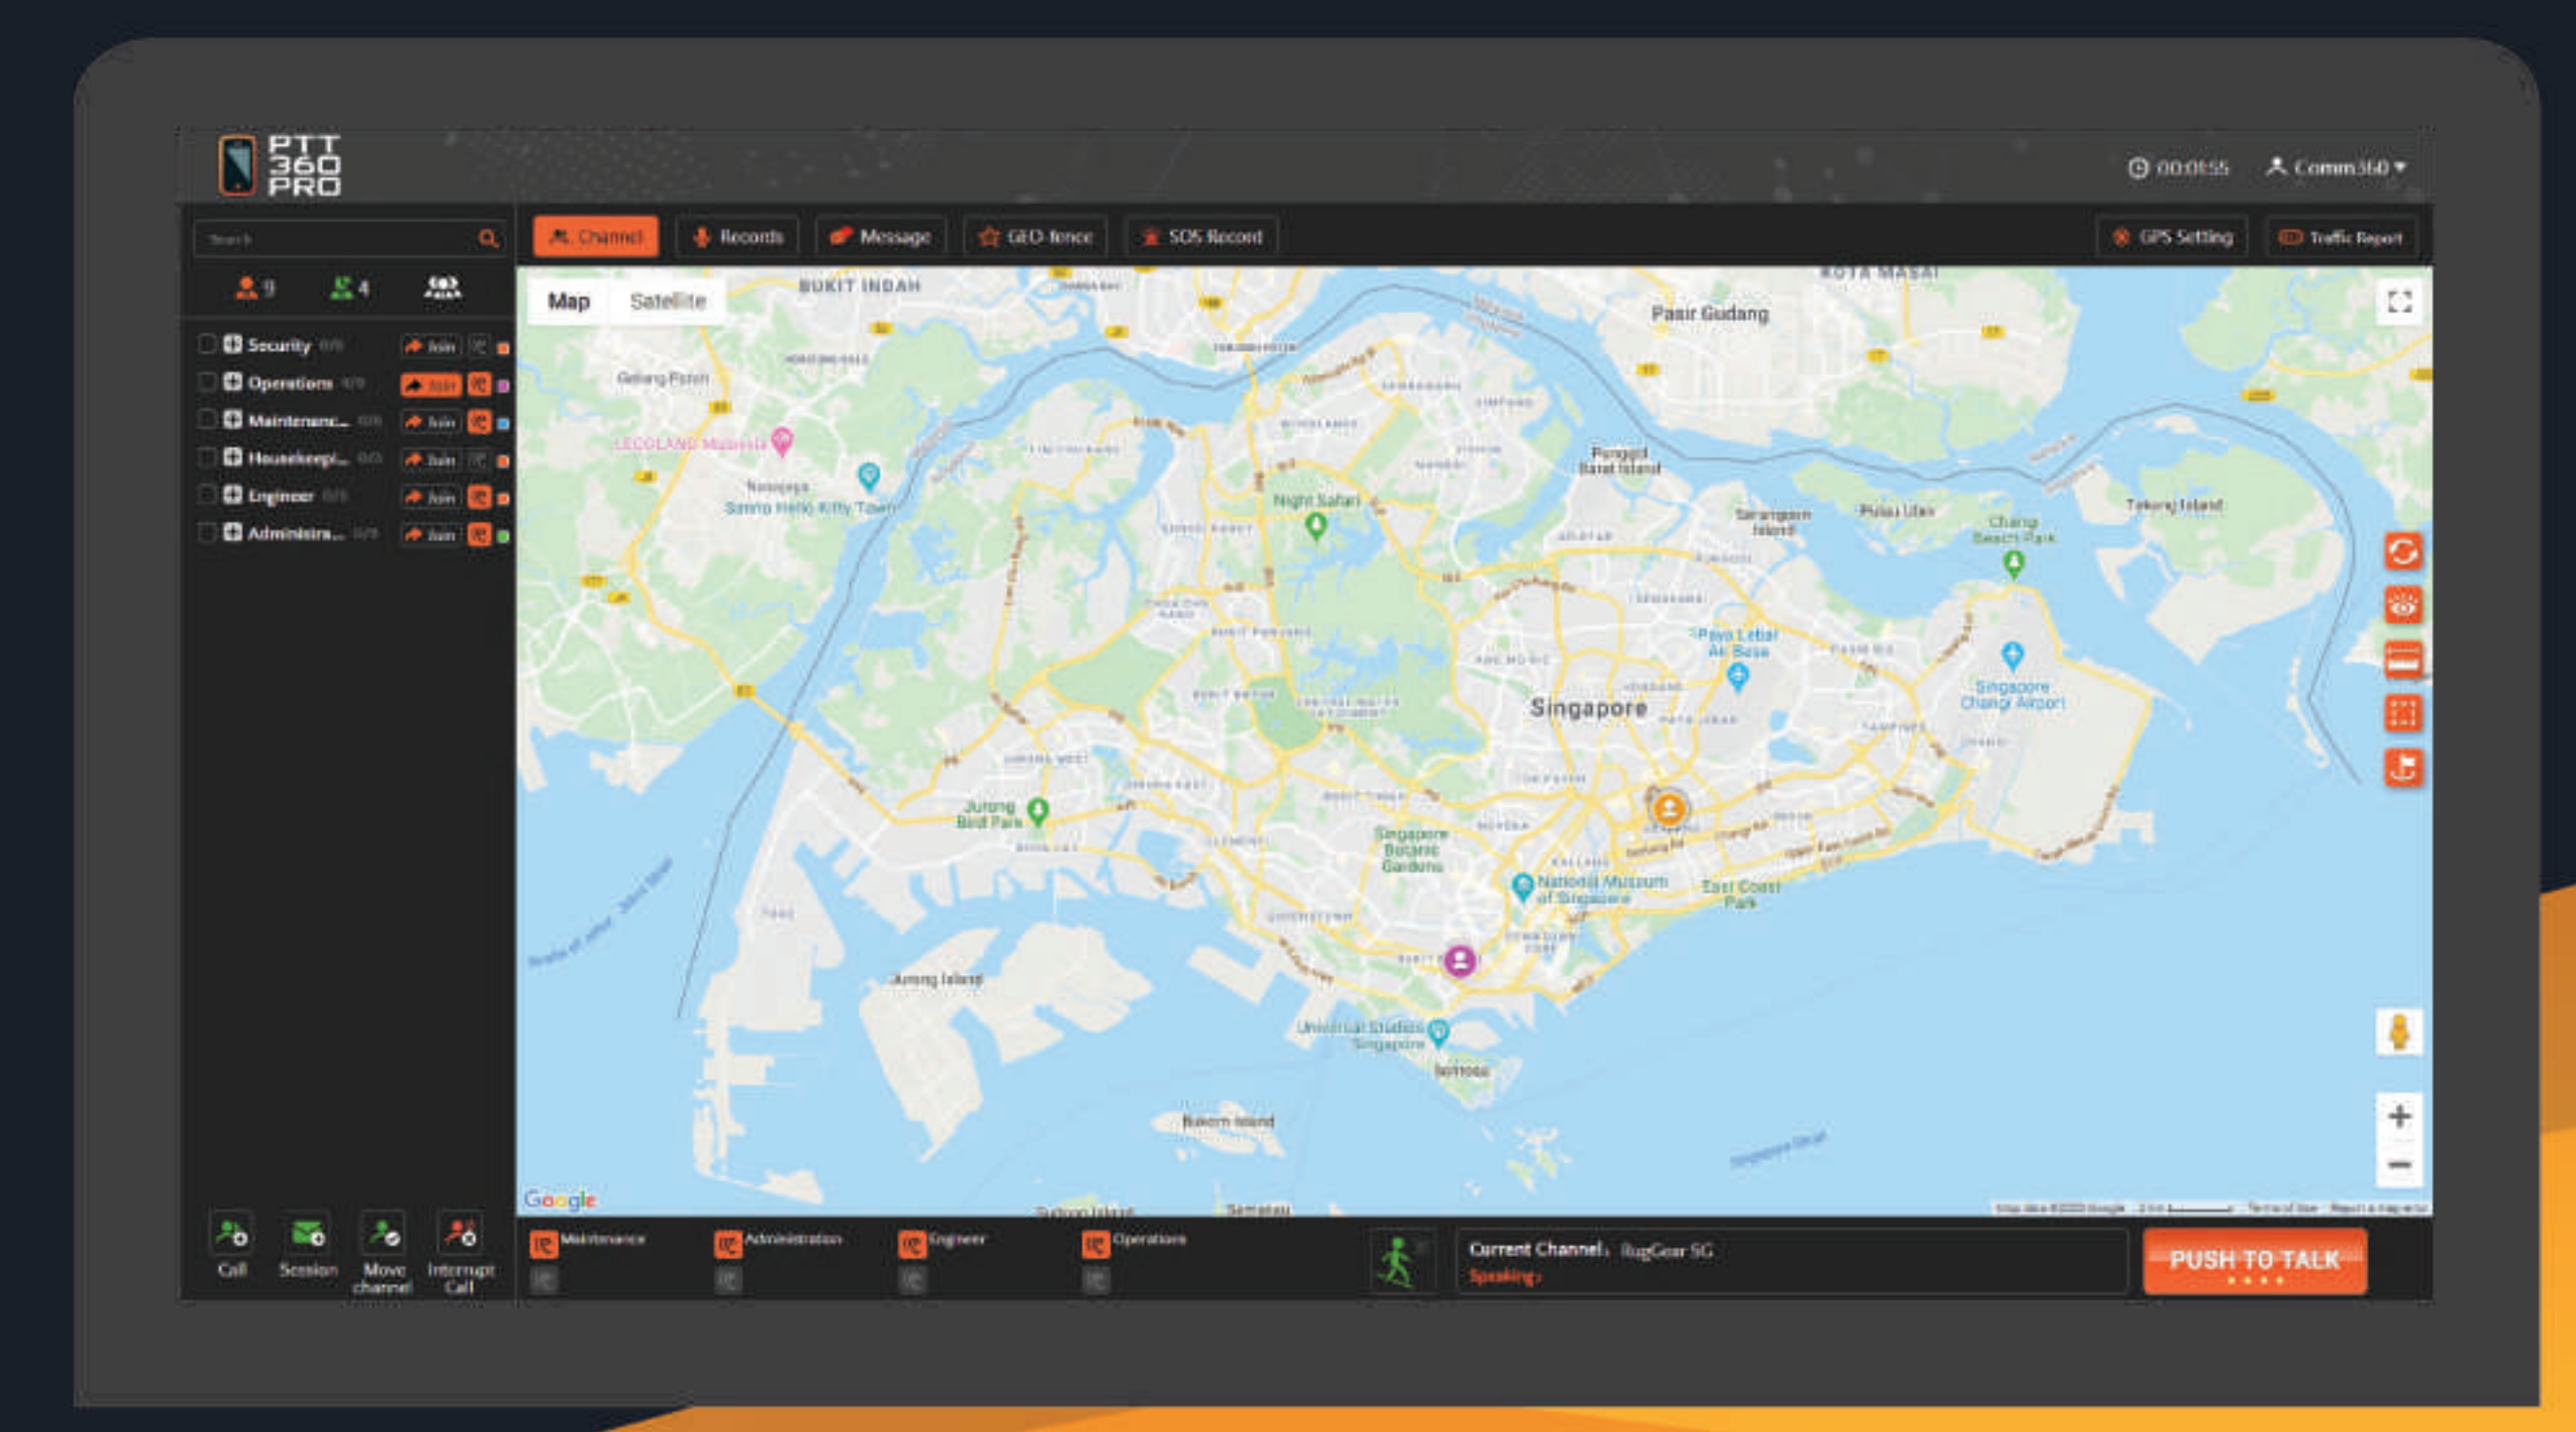

DISPATCH PLATFORM

WITH PTT360, COMPANIES CAN OVERSEE THEIR FIELD WORKFORCE MORE EFFICIENTLY, DIRECTLY FROM THEIR DESKTOP, LAPTOP, PC, WITH OUR USER-FRIENDLY DISPATCHER.