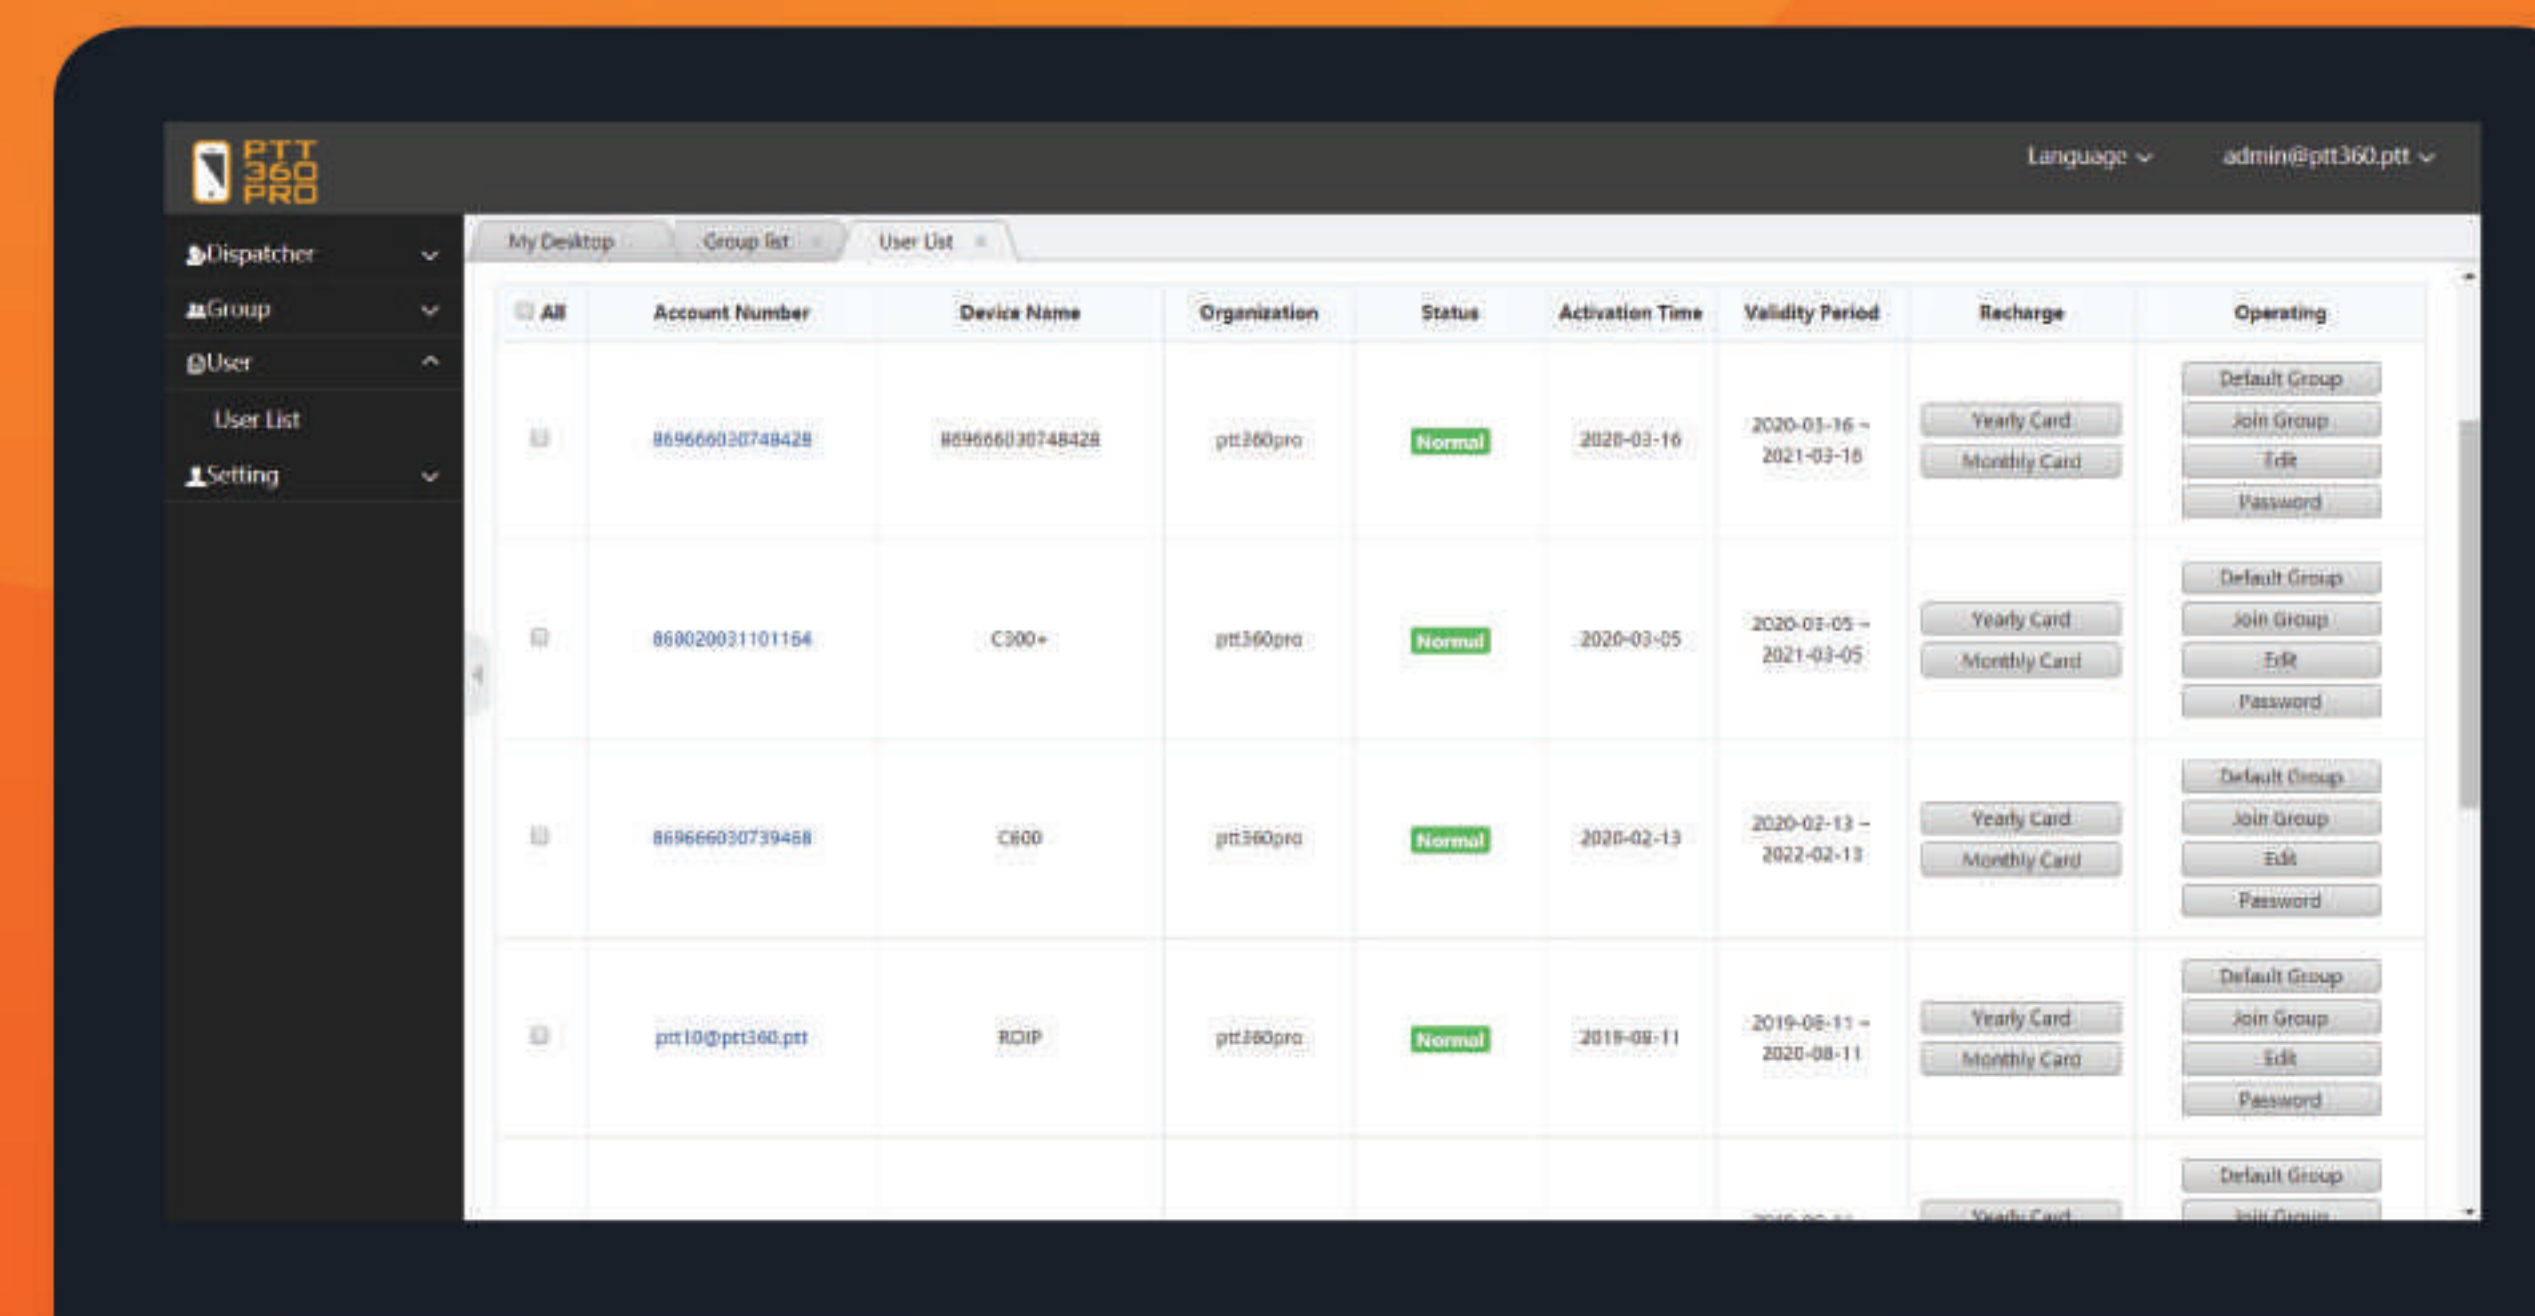

PTT BENEFITS

MAXIMISING PRODUCTIVITY AND COMPETITIVENESS IN ALL INDUSTRIES, HASSLE-FREE AND EFFICIENT COMMUNICATION WITHIN THE WORKPLACE IS OF UTMOST IMPORTANCE, AND PTT360 GUARANTEES THAT ASPECT FOR ALL. WITH THE COMMUNICATION CHANNELS BEING STREAMLINED INTO A SINGLE CENTRALISED PORTAL, UPDATES CAN BE EXCHANGED ALMOST INSTANTLY BETWEEN PARTIES, AND ACTIONS CAN BE TAKEN QUICKLY TO MAXIMISE EFFICIENCY IN THE WORKPLACE. THIS MEANS THAT INSTEAD OF THE NEED FOR MULTIPLE DEVICES, JUST ONE DEVICE WILL SUFFICE, THEREBY SHORTENING THE LINE OF COMMUNICATION. ULTIMATELY WITH PTT360, TIME AND OPERATING COSTS WILL DEFINITELY REDUCE, WHILE ENSURING THAT USERS REMAIN WELL-CONNECTED WITH EACH OTHER.

PTT FEATURES

PROMPT COMMUNICATION WITH PUSH-TO-TALK (PTT) FUNCTION
WITH A PUSH OF A BUTTON, 1-TO-1 OR GROUP PTT CALLS CAN BE MADE IMMEDIATELY, OVER 3G/4G LTE AND WI-FI.

CONSOLIDATED CONTROL PLATFORM
PTT CALLS AND MESSAGES CAN BE MADE, CHANNELS CAN BE REGULATED TO SET USERS' PRIORITY LEVEL - ALL FROM A SINGLE CONTROL PORTAL, WITH PASSWORD-PROTECTED LOGIN.

INCIDENT SUBMISSION
REPORTING OF INCIDENTS VIA PHOTO AND VIDEO MESSAGING.

MULTI-MEDIA MESSAGING
TEXT AND VOICE MESSAGING TO DISPATCH INDIVIDUALS AND WORK GROUPS. UNLIMITED NUMBER OF WORK GROUPS CAN BE CREATED TO SEND SPECIFIC MESSAGES TO TARGET AUDIENCE.

LOCATION TRACKING TO FACILITATE DISTRIBUTION OF TASKS
WORKERS' LIVE LOCATION AND LOCATION HISTORY CAN BE CHECKED, TO DISTRIBUTE TASKS AND RESOURCES MORE EFFICIENTLY.

GEO-FENCING AND ALERTS
SETTING VIRTUAL BORDERS FOR THE WORKERS TO KEEP WITHIN. RECEIVE NOTIFICATIONS WHEN THE STAFFS LEAVE THE ZONES.