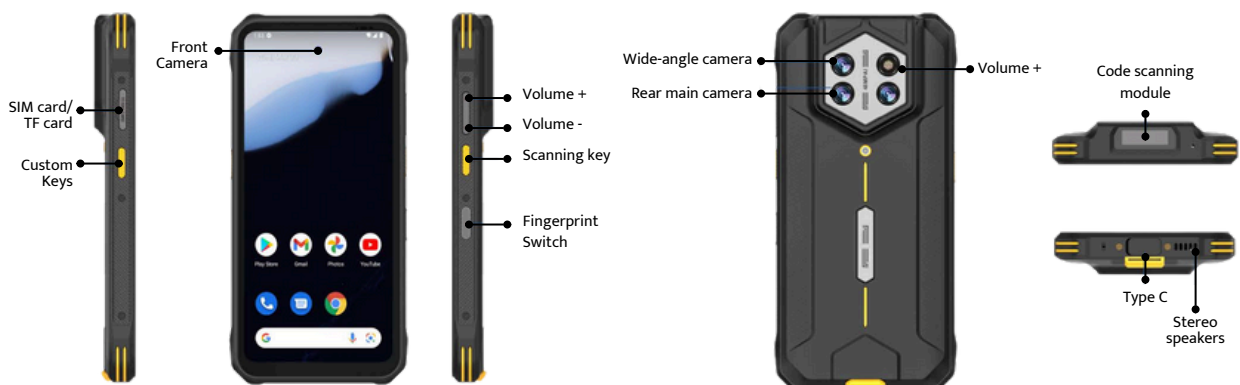

Protection Class

IP68 certified, MIL-STD-810H certified

Card Slot

Micro Sim+TF / Micro
Sim+Nano Sim

Camera

Front 32MP, Fixed Focus
Rear Main Camera 48MP, Autofocus, Supports
PDAF
Rear Secondary Camera 8MP Wide-angle

WIFI

WiFi 802.11 a/b/g/n/ac (2.4G+5G),
Dual-band WIFI

Band

GSM: B2/3/5/8
WCDMA: B1/2/4/5/8
+TDD: B34/38/39/40/41
+FDD: B1/2/3/4/5/7/8/12/13/17/18/19/20//25/
26/28A/28B/30/66)

Connectivity

BT5.0, NFC

GNSS

Supports GPS/Beidou/Galileo/GLONASS
GNSS Supports AGPS

Dimensions

170.2 x 80.7 x 14mm

Weight

Approx. 311g

Accessories

Standard: Hand Strap, 33W Fast Charge Adapter, 1m Type-C Cable

Optional: Tempered Glass Film, Docking Charger 5V2A